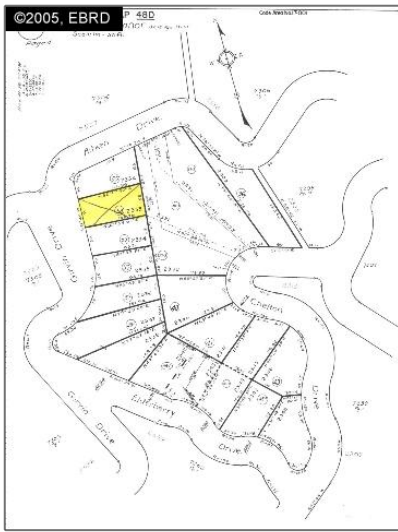

# Lots And Land For Sale

0 Sqft - 0 GIRVIN DR, OAKLAND, California 94611

## Basic [Details](#)

Property Type: **Lots And Land**

Listing Type: **For Sale**

Listing ID: **40936315**

Price: **\$180,000**

Bedrooms: **0**

Bathrooms: **0**

Half Bathrooms: **0**

Square Footage: **0 Sqft**

Year Built: **0**

Lot Area: **5,707 Sqft**

## Features

View:

[Canyon](#)

Street: **GIRVIN DR**

Street Number: **0**

Floor Number: **0**

Longitude: **W123° 48' 10.6"**

Latitude: **N37° 49' 26.7"**