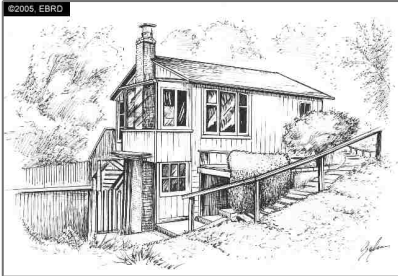

Lots And Land For Sale

0 Sqft - 8 - 8A PANORAMIC PLACE, BERKELEY,
California 94704

Basic [Details](#)

Property Type:	Lots And Land
Listing Type:	For Sale
Listing ID:	40936271
Price:	\$799,000
Bedrooms:	0
Bathrooms:	0
Half Bathrooms:	0
Square Footage:	0 Sqft
Year Built:	0
Lot Area:	15,565 Sqft

Address [Map](#)

Country:	US
State:	CA
County:	Alameda
City:	BERKELEY
Zipcode:	94704
Street:	PANORAMIC PLACE
Street Number:	8 - 8A
Floor Number:	0

Features

View:

[Wooded](#)

Longitude: **W123° 45' 14.6"**

Latitude: **N37° 52' 11.2"**