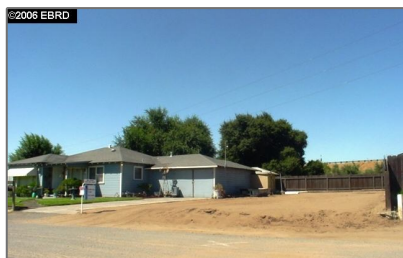

Comm Industrial For Sale

For Sale

1,185 Sqft - 5487 ELM LN, OAKLEY, California
94561-2950

Basic [Details](#)

Property Type: **Comm Industrial For Sale**

Listing Type: **For Sale**

Listing ID: **40936259**

Price: **\$345,000**

Bedrooms: **0**

Bathrooms: **0**

Half Bathrooms: **0**

Square Footage: **1,185 Sqft**

Year Built: **1953**

Lot Area: **10,018 Sqft**

Features

Cooling System: **Other**

Roof: **Composition Shingles**

Address [Map](#)

Country: **US**

State: **CA**

County: **Contra Costa**

City: **OAKLEY**

Zipcode: **94561-2950**

Street: **ELM LN**