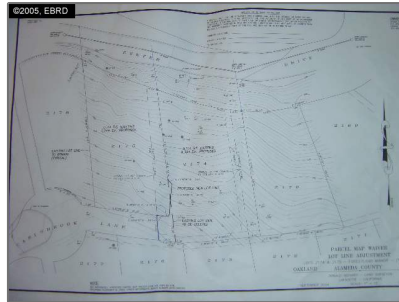

Lots And Land For Sale

0 Sqft - 6588 EXETER DR, OAKLAND, California
94603

Basic [Details](#)

Property Type:	Lots And Land
Listing Type:	For Sale
Listing ID:	40936178
Price:	\$250,000
Bedrooms:	0
Bathrooms:	0
Half Bathrooms:	0
Square Footage:	0 Sqft
Year Built:	0
Lot Area:	8,003 Sqft

Address [Map](#)

Country:	US
State:	CA
County:	Alameda
City:	OAKLAND
Zipcode:	94603
Street:	EXETER DR
Street Number:	6588
Floor Number:	0

Features

View:

[Canyon](#), [Hills](#), [Wooded](#),
[Forest](#)

Longitude: **W123° 48' 37.4"**