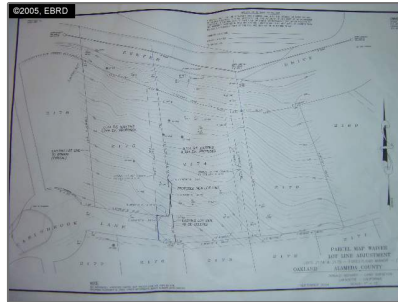

Lots And Land For Sale

0 Sqft - 6568 EXETER DR, OAKLAND, California
94603

Basic [Details](#)

Property Type:	Lots And Land
Listing Type:	For Sale
Listing ID:	40936177
Price:	\$250,000
Bedrooms:	0
Bathrooms:	0
Half Bathrooms:	0
Square Footage:	0 Sqft
Year Built:	0
Lot Area:	6,123 Sqft

Features

View:

[Canyon, Hills, Valley,
Forest](#)

Address [Map](#)

Country:	US
State:	CA
County:	Alameda
City:	OAKLAND
Zipcode:	94603

Street: **EXETER DR**

Street Number: **6568**

Floor Number: **0**