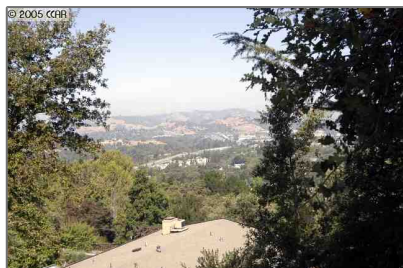

Lots And Land For Sale

0 Sqft - 141 RUDGEAR DRIVE, WALNUT CREEK,
California 94596

Basic [Details](#)

Property Type: **Lots And Land**

Listing Type: **For Sale**

Listing ID: **40936149**

Price: **\$550,000**

Bedrooms: **0**

Bathrooms: **0**

Half Bathrooms: **0**

Square Footage: **0 Sqft**

Year Built: **0**

Lot Area: **20,037 Sqft**

Features

View: [Mt Diablo, City Lights](#)

Address [Map](#)

Country: **US**

State: **CA**

County: **Contra Costa**

City: **WALNUT CREEK**

Zipcode: **94596**

Street: **RUDGEAR DRIVE**

Street Number: **141**