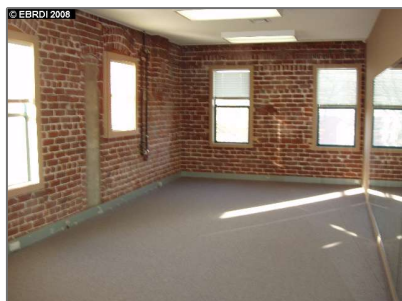

Comm Industrial For Lease For Rent

6,300 Sqft - 160 3RD E ST, PITTSBURG, California
94565

Basic [Details](#)

Property Type: **Comm Industrial
For Lease**

Listing Type: **For Rent**

Listing ID: **40936095**

Price: **\$500**

Bedrooms: **0**

Bathrooms: **0**

Half Bathrooms: **0**

Square Footage: **6,300 Sqft**

Year Built: **1925**

Lot Area: **10,750 Sqft**

Address [Map](#)