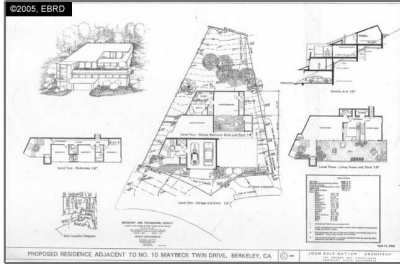

# Lots And Land For Sale

0 Sqft - 8 MAYBECK TWIN DR, BERKELEY,  
California 94708

## Basic [Details](#)

Property Type:	<b>Lots And Land</b>
Listing Type:	<b>For Sale</b>
Listing ID:	<b>40935909</b>
Price:	<b>\$525,000</b>
Bedrooms:	<b>0</b>
Bathrooms:	<b>0</b>
Half Bathrooms:	<b>0</b>
Square Footage:	<b>0 Sqft</b>
Year Built:	<b>0</b>
Lot Area:	<b>6,566 Sqft</b>