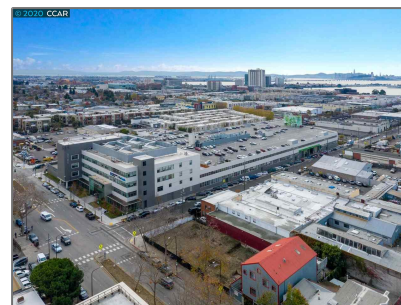

Comm Lots And Land For Sale

0 Sqft - 3020 San Pablo Ave, BERKELEY, California 94702

Basic [Details](#)

Property Type: **Comm Lots And Land**

Listing Type: **For Sale**

Listing ID: **40935886**

Price: **\$3,260,888**

State: **CA**

County: **Alameda**

City: **BERKELEY**

Zipcode: **94702**

Street: **San Pablo Ave**

Features

View:

[Downtown, Hills, Bay, Golden Gate Bridge, Bay Bridge](#)