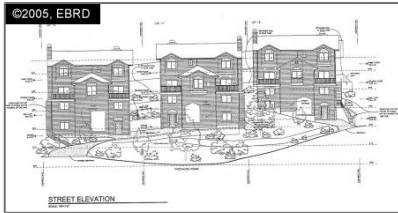

Lots And Land For Sale

0 Sqft - 6868 PINEHAVEN RD, OAKLAND,
California 94611-1016

Basic [Details](#)

Property Type:	Lots And Land
Listing Type:	For Sale
Listing ID:	40935833
Price:	\$1,137,000
Bedrooms:	0
Bathrooms:	0
Half Bathrooms:	0
Square Footage:	0 Sqft
Year Built:	0
Lot Area:	11,519 Sqft

Address [Map](#)

Country:	US
State:	CA
County:	Alameda
City:	OAKLAND
Zipcode:	94611-1016
Street:	PINEHAVEN RD
Street Number:	6868
Floor Number:	0
Longitude:	W123° 47' 21.2"

Features

View: [Canyon, Hills, Wooded](#)