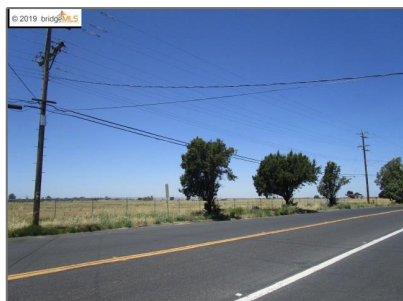

Comm Lots And Land For Sale

0 Sqft - 0 Bethel Island Rd, BETHEL ISLAND, California 94511

Basic [Details](#)

Property Type: **Comm Lots And Land**

Listing Type: **For Sale**

Listing ID: **40935796**

Price: **\$499,000**

[Mt Diablo](#)

Address [Map](#)

Country: **US**

State: **CA**

County: **Contra Costa**

City: **BETHEL ISLAND**

Zipcode: **94511**

Street: **Bethel Island Rd**