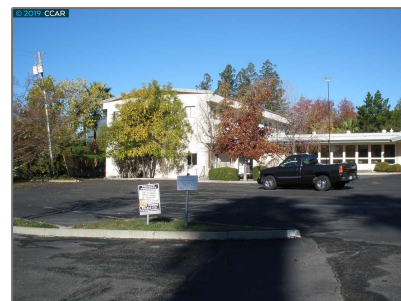

Comm Lots And Land For Sale

0 Sqft - 1650 Ashbury Dr, CONCORD, California 94520

Basic Details

Property Type: **Comm Lots And Land**

Listing Type: **For Sale**

Listing ID: **40935744**

Price: **\$6,300,000**

State: **CA**

County: **Contra Costa**

City: **CONCORD**

Zipcode: **94520**

Street: **Ashbury Dr**

Street Number: **1650**

Floor Number: **0**

Longitude: **W123° 57' 54.8"**