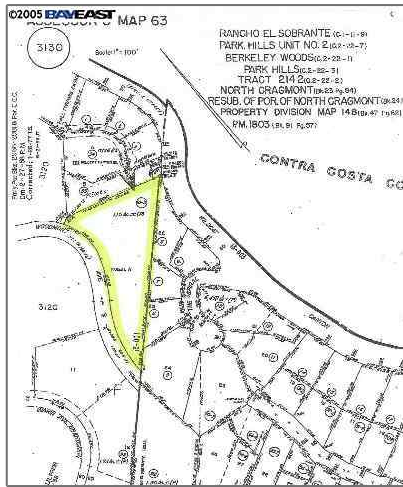

# Lots And Land For Sale

0 Sqft - 0 WOODMONT AVE, BERKELEY,  
California 94708

## Basic Details

Property Type: **Lots And Land**

Listing Type: **For Sale**

Listing ID: **40935553**

Price: **\$229,000**

Bedrooms: **0**

Bathrooms: **0**

Half Bathrooms: **0**

Square Footage: **0 Sqft**

Year Built: **0**

Lot Area: **50,094 Sqft**

## Address Map

Country: **US**

State: **CA**

County: **Alameda**

City: **BERKELEY**

Zipcode: **94708**

Street: **WOODMONT AVE**

Street Number: **0**