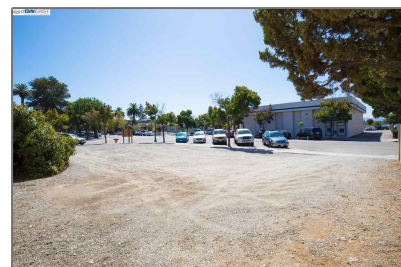

Comm Lots And Land For Sale

0 Sqft - 2108 3Rd St, LIVERMORE, California 94550

Basic [Details](#)

Property Type: **Comm Lots And Land**

Listing Type: **For Sale**

Listing ID: **40935476**

Price: **\$360,000**

[Downtown](#)

Address [Map](#)

Country: **US**

State: **CA**

County: **Alameda**

City: **LIVERMORE**

Zipcode: **94550**

Street: **3Rd St**