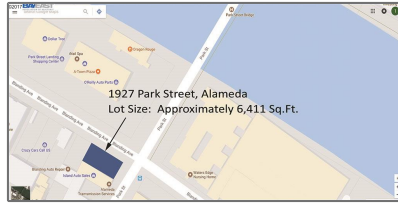

Comm Lots And Land For Sale

0 Sqft - 1927 Park St, ALAMEDA, California 94501

Basic Details

Property Type:	Comm Lots And Land
Listing Type:	For Sale
Listing ID:	40935461
Price:	\$675,000
Bedrooms:	0
Bathrooms:	0
Half Bathrooms:	0
Square Footage:	0 Sqft
Year Built:	0
Lot Area:	6,411 Sqft

Address Map

Country:	US
State:	CA
County:	Alameda
City:	ALAMEDA
Zipcode:	94501
Street:	Park St
Street Number:	1927
Floor Number:	0
Longitude:	W123° 45' 43.7"
Latitude:	N37° 46' 14.1"

Agent Info

 ashwin@plexoware.com