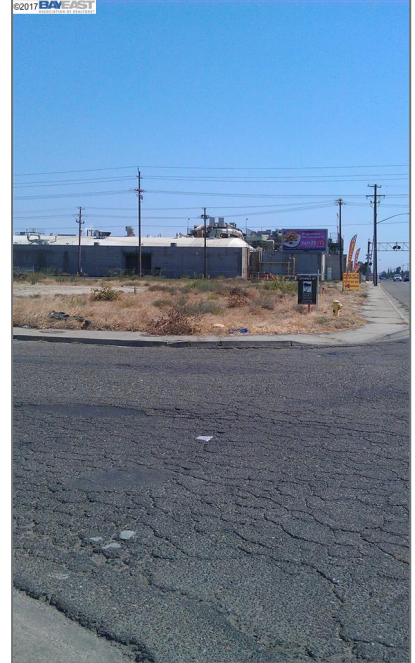

Comm Lots And Land For Sale

0 Sqft - 00 Whitmore Ave., MODESTO, California 95358

Basic [Details](#)

Property Type:	Comm Lots And Land
Listing Type:	For Sale
Listing ID:	40935356
Price:	\$288,800
Bedrooms:	0
Bathrooms:	0
Half Bathrooms:	0
Square Footage:	0 Sqft
Year Built:	0
Lot Area:	50,486 Sqft

Address [Map](#)

Country:	US
----------	-----------

Features

View:

[Other](#)

State:	CA
County:	Stanislaus
City:	MODESTO
Zipcode:	95358
Street:	Whitmore Ave.
Street Number:	00
Floor Number:	0
Longitude:	W121° 0' 52.9"
Latitude:	N37° 35' 41.6"