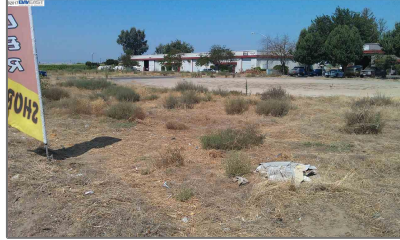

Comm Lots And Land For Sale

0 Sqft - 00 Whitmore Ave., MODESTO, California 95358

Basic [Details](#)

Property Type:	Comm Lots And Land
Listing Type:	For Sale
Listing ID:	40935356
Price:	\$288,800
Bedrooms:	0
Bathrooms:	0
Half Bathrooms:	0
Square Footage:	0 Sqft
Year Built:	0
Lot Area:	50,486 Sqft