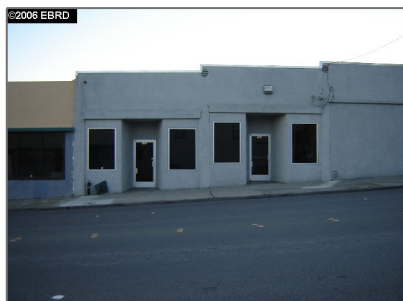

# Comm Industrial For Lease For Rent

1,050 Sqft - 370 10TH E ST, PITTSBURG,  
California 94565

## Basic [Details](#)

Property Type: **Comm Industrial  
For Lease**

Listing Type: **For Rent**

Listing ID: **40935355**

Price: **\$1,050**

Bedrooms: **0**

Bathrooms: **0**

Half Bathrooms: **0**

Square Footage: **1,050 Sqft**

Year Built: **1946**

Lot Area: **2,000 Sqft**

## Features

Roof:

[Tar And Gravel](#)

Street Number: **370**

Floor Number: **0**

Longitude: **W122° 7' 6.5"**

Latitude: **N38° 1' 37.1"**