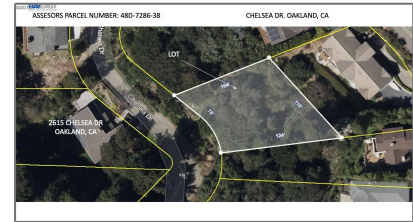

Lots And Land For Sale

0 Sqft - 0 Chelsea Dr, OAKLAND, California 94611

Basic Details

Property Type:	Lots And Land
Listing Type:	For Sale
Listing ID:	40976055
Price:	\$180,000
Bedrooms:	0
Bathrooms:	0
Half Bathrooms:	0
Square Footage:	0 Sqft
Year Built:	0
Lot Area:	8,550 Sqft

Address Map

Country:	US
State:	CA
County:	Alameda
City:	OAKLAND
Zipcode:	94611
Street:	Chelsea Dr
Street Number:	0
Floor Number:	0
Longitude:	W123° 46' 36.1"
Latitude:	N37° 49' 43"

Agent Info

✉ ashwin@plexoware.com
