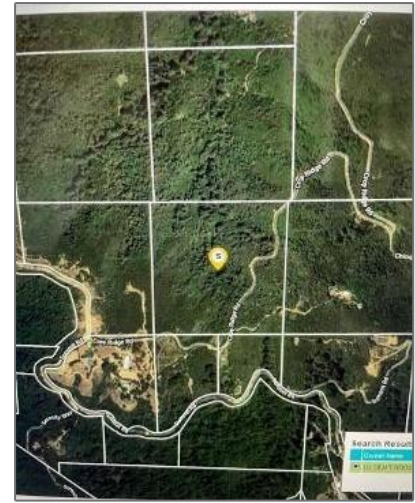

Lots And Land For Sale

0 Sqft - 550 Croy Ridge Road, MORGAN HILL,
California 95037

Basic Details

Property Type:	Lots And Land
Listing Type:	For Sale
Listing ID:	40976031
Price:	\$395,000
Bedrooms:	0
Bathrooms:	0
Half Bathrooms:	0
Square Footage:	0 Sqft
Year Built:	0
Lot Area:	1,742,400 Sqft

Address Map

Country:	US
State:	CA
County:	Santa Clara
City:	MORGAN HILL
Zipcode:	95037
Street:	Croy Ridge Road
Street Number:	550
Floor Number:	0
Longitude:	W122° 20' 56.4"
Latitude:	N37° 8' 0.2"

Agent Info