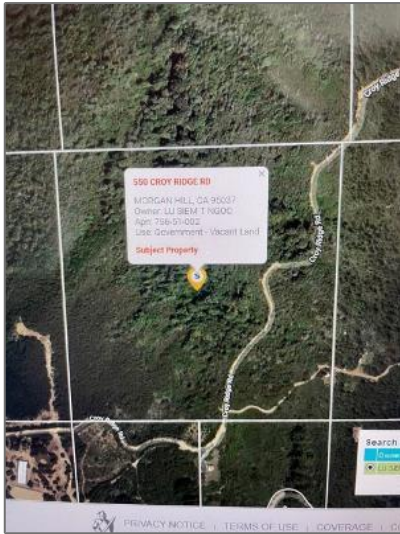

Lots And Land For Sale

0 Sqft - 550 Croy Ridge Road, MORGAN HILL,
California 95037

Basic Details

Property Type:	Lots And Land
Listing Type:	For Sale
Listing ID:	40976031
Price:	\$395,000
Bedrooms:	0
Bathrooms:	0
Half Bathrooms:	0
Square Footage:	0 Sqft
Year Built:	0
Lot Area:	1,742,400 Sqft

Address Map

Country:	US
State:	CA
County:	Santa Clara
City:	MORGAN HILL
Zipcode:	95037
Street:	Croy Ridge Road
Street Number:	550
Floor Number:	0
Longitude:	W122° 20' 56.4"
Latitude:	N37° 8' 0.2"

Agent Info