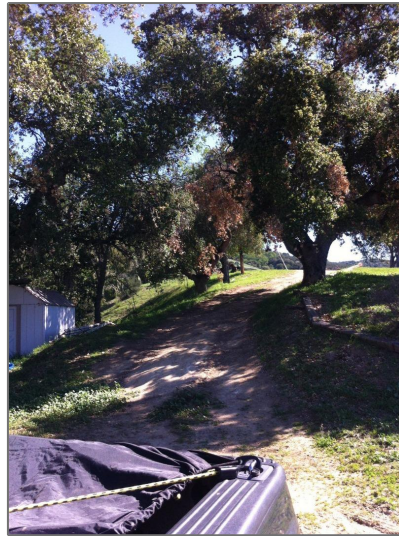

# Lots And Land For Sale

0 Sqft - 5 Asoleado Drive, CARMEL VALLEY,  
California 93924

## Features

View:

[Canyon, Hills, Valley,  
City Lights, Mountains](#)

Zipcode:	<b>93924</b>
Street:	<b>Asoleado Drive</b>
Street Number:	<b>5</b>
Floor Number:	<b>0</b>
Longitude:	<b>W122° 21' 35.4"</b>
Latitude:	<b>N36° 24' 39.6"</b>