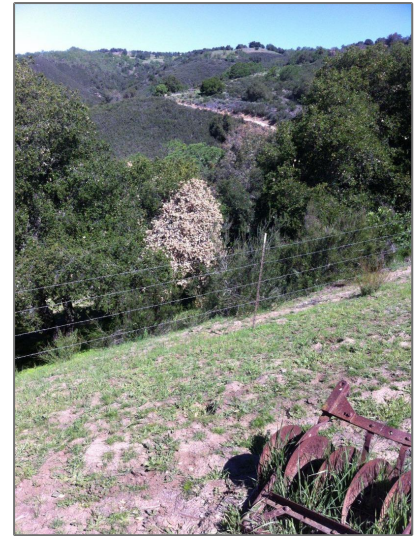

# Lots And Land For Sale

0 Sqft - 5 Asoleado Drive, CARMEL VALLEY,  
California 93924

## Features

View:

[Canyon, Hills, Valley,  
City Lights, Mountains](#)

Zipcode:	<b>93924</b>
Street:	<b>Asoleado Drive</b>
Street Number:	<b>5</b>
Floor Number:	<b>0</b>
Longitude:	<b>W122° 21' 35.4"</b>
Latitude:	<b>N36° 24' 39.6"</b>