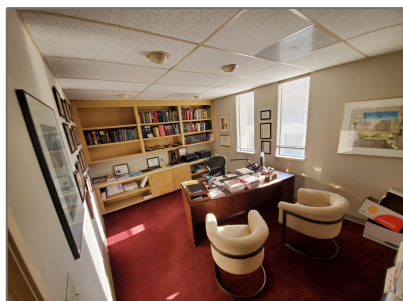

Comm Industrial For Lease For Rent

983 Sqft - 2089 Vale Road, SAN PABLO, California
94806

Basic [Details](#)

Property Type: **Comm Industrial
For Lease**

Listing Type: **For Rent**

Listing ID: **40974823**