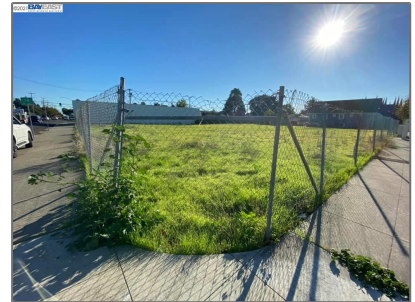

Lots And Land For Sale

0 Sqft - 2101 Washington Ave, SAN LEANDRO,
California 94577

Basic Details

Property Type: **Lots And Land**

Listing Type: **For Sale**

Listing ID: **40974131**

Price: **\$1,350,000**

Bedrooms: **0**

County: **Alameda**

City: **SAN LEANDRO**

Zipcode: **94577**

Street: **Washington Ave**

Street Number: **2101**

Floor Number: **0**

Longitude: **W123° 50' 53.5"**

Latitude: **N37° 43' 2.3"**