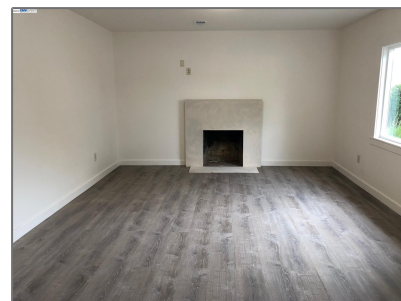

## Basic [Details](#)

Property Type: **Comm Industrial  
For Lease**

Listing Type: **For Rent**

Listing ID: **40974130**

Price: **\$2,500**

Bedrooms: **0**

Bathrooms: **0**

Half Bathrooms: **0**