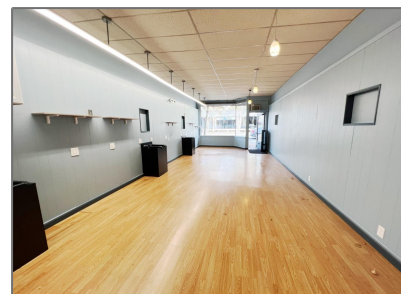

Comm Industrial For Lease For Rent

650 Sqft - 1181 El Camino Real, MENLO PARK,
California 94025

Basic [Details](#)

Property Type: **Comm Industrial
For Lease**

Listing Type: **For Rent**

Listing ID: **40973823**

Price: **$3,250**

Bedrooms: **0**

Bathrooms: **0**

Half Bathrooms: **0**

Square Footage: **650 Sqft**

Year Built: **1950**

Lot Area: **650 Sqft**

Features

☒ Heating System: **Gas**

☒ Roof: **Tar And Gravel**

Address [Map](#)

Country: **US**

State: **CA**

County: **San Mateo**

City: **MENLO PARK**

Zipcode: **94025**

Street: **El Camino Real**