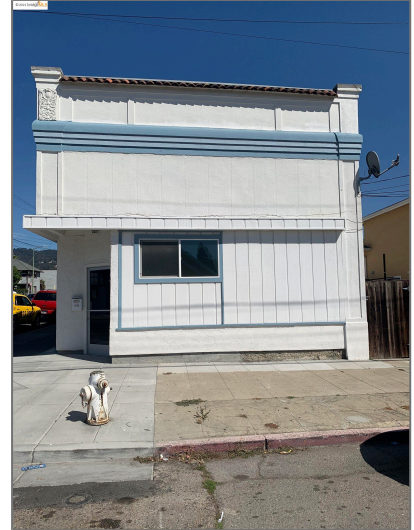

Comm Industrial For Lease For Rent

0 Sqft - 2800 39th, OAKLAND, California 94619

Basic [Details](#)

Property Type: **Comm Industrial
For Lease**

Listing Type: **For Rent**

Listing ID: **40969562**

Price: **\$1,500**

State: **CA**

County: **Alameda**

Features

Roof:

[Other](#)

City: **OAKLAND**

Zipcode: **94619**

Street: **39th**