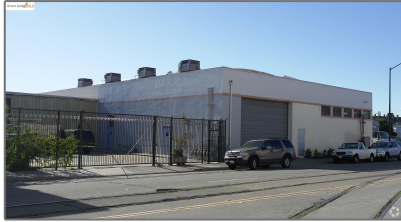

Comm Industrial For Lease For Rent

10,266 Sqft - 1724 Mandela Parkway, OAKLAND,
California 94607-0000

Basic [Details](#)

Property Type: **Comm Industrial
For Lease**

Listing Type: **For Rent**

Listing ID: **40969333**

Country: **US**

State: **CA**

County: **Alameda**

City: **OAKLAND**

Zipcode: **94607-0000**

Street: **Mandela Parkway**

Street Number: **1724**

Floor Number: **0**