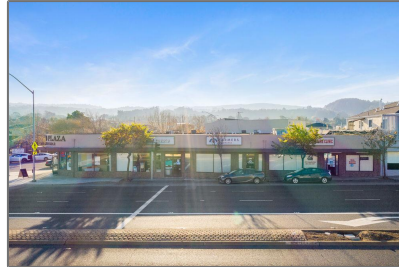

# Comm Industrial For Lease For Rent

2,980 Sqft - 1601 El Camino Real, MILLBRAE,  
California 94030

## Address [Map](#)

Country: **US**

State: **CA**

County: **San Mateo**

City: **MILLBRAE**

Zipcode: **94030**

Street: **El Camino Real**

Street Number: **1601**