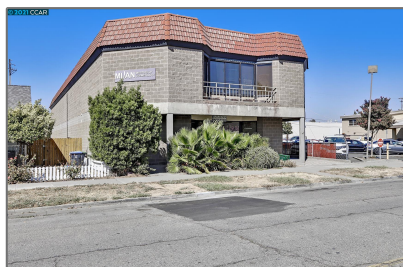

# Comm Industrial For Lease For Rent

11,347 Sqft - 934 Missouri St, FAIRFIELD,  
California 94533

## Basic [Details](#)

Property Type: **Comm Industrial  
For Lease**

Listing Type: **For Rent**

Listing ID: **40967506**

Price: **\$20,000**

Bedrooms: **0**

Bathrooms: **0**

Half Bathrooms: **0**

Square Footage: **11,347 Sqft**

Year Built: **1982**

Lot Area: **7,405 Sqft**