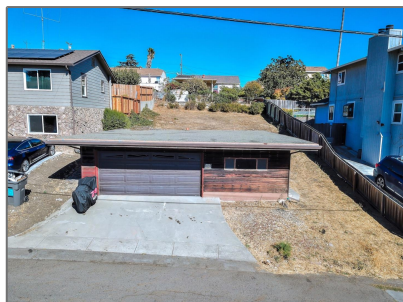

# Lots And Land For Sale

0 Sqft - 0 President Drive, CASTRO VALLEY,  
California 94546

## Basic [Details](#)

Property Type: **Lots And Land**

Listing Type: **For Sale**

Listing ID: **40967360**

Price: **\$250,000**

Bedrooms: **0**

Bathrooms: **0**

Half Bathrooms: **0**

Square Footage: **0 Sqft**

Year Built: **0**

Lot Area: **4,929 Sqft**