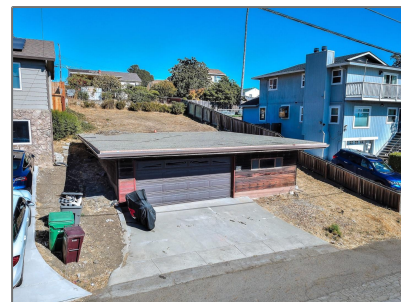

# Lots And Land For Sale

0 Sqft - 0 President Drive, CASTRO VALLEY,  
California 94546

## Basic [Details](#)

Property Type: **Lots And Land**

Listing Type: **For Sale**

Listing ID: **40967360**

Price: **\$250,000**

Bedrooms: **0**

Bathrooms: **0**

Half Bathrooms: **0**

Square Footage: **0 Sqft**

Year Built: **0**

Lot Area: **4,929 Sqft**