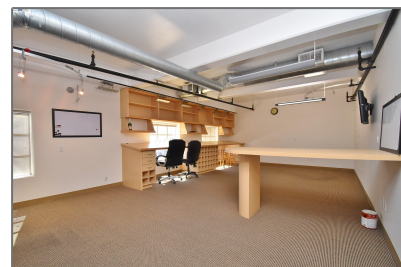

## Basic [Details](#)

Property Type: **Comm Industrial  
For Lease**

Listing Type: **For Rent**

Listing ID: **40965801**

Price: **\$2,735**

Bedrooms: **0**

Bathrooms: **0**

Half Bathrooms: **0**