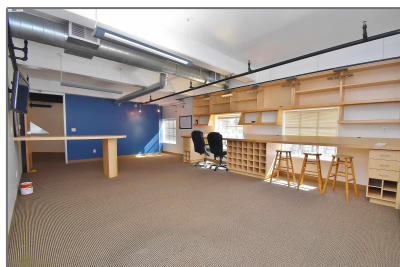

## Basic [Details](#)

Property Type: **Comm Industrial  
For Lease**

Listing Type: **For Rent**

Listing ID: **40965801**

Price: **\$2,735**

Bedrooms: **0**

Bathrooms: **0**

Half Bathrooms: **0**