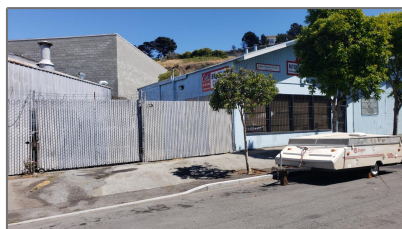

# Comm Industrial For Lease For Rent

3,710 Sqft - 55 Elmira Street, SAN FRANCISCO,  
California 94124

## Basic [Details](#)

Property Type: **Comm Industrial  
For Lease**

Listing Type: **For Rent**

Listing ID: **40965494**

Price: **\$6,500**

Bedrooms: **0**

Bathrooms: **0**

Half Bathrooms: **0**

Square Footage: **3,710 Sqft**

Year Built: **1951**

Lot Area: **6,098 Sqft**