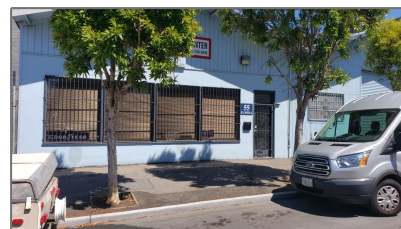

# Comm Industrial For Lease For Rent

3,710 Sqft - 55 Elmira Street, SAN FRANCISCO,  
California 94124

## Basic [Details](#)

Property Type: **Comm Industrial  
For Lease**

Listing Type: **For Rent**

Listing ID: **40965494**

Price: **\$6,500**

Bedrooms: **0**

Bathrooms: **0**

Half Bathrooms: **0**

Square Footage: **3,710 Sqft**

Year Built: **1951**

Lot Area: **6,098 Sqft**