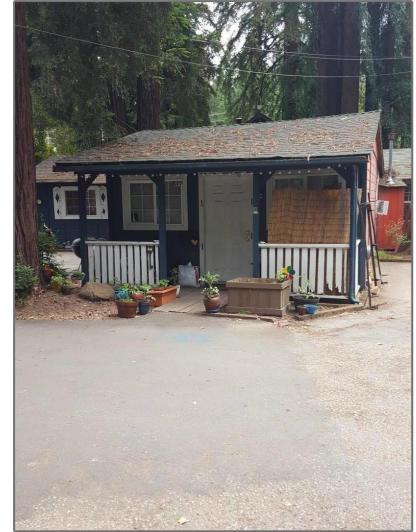

# Comm Ri Multi-units 5+ For Sale

10,000 Sqft - 9600 9636 Highway 9, BEN  
LOMOND, California 95005

## Basic [Details](#)

Property Type:	<b>Comm Ri Multi-units 5+</b>
Listing Type:	<b>For Sale</b>
Listing ID:	<b>ML81855990</b>
Price:	<b>\$3,330,000</b>
Bedrooms:	<b>0</b>
Bathrooms:	<b>0</b>
Half Bathrooms:	<b>0</b>
Square Footage:	<b>10,000 Sqft</b>
Year Built:	<b>1930</b>
Lot Area:	<b>1.50 Sqft</b>