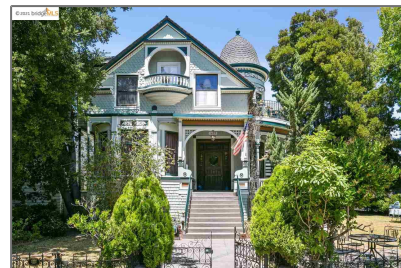

Comm Ri Multi-units 5+ For Sale

6,907 Sqft - 1423 Central Avenue, ALAMEDA,
California 94501

Basic [Details](#)

Property Type: **Comm Ri Multi-units 5+**

Listing Type: **For Sale**

Listing ID: **40959453**

Price: **\$1,950,000**

Bedrooms: **0**

Bathrooms: **0**

Half Bathrooms: **0**

Square Footage: **6,907 Sqft**

Year Built: **1915**

Lot Area: **0.25 Sqft**

Address [Map](#)

Country: **US**

State: **CA**

County: **Alameda**

City: **ALAMEDA**

Zipcode: **94501**

Street: **Central Avenue**

Street Number: **1423**

Features

✓ Heating System: **Central Gravity**