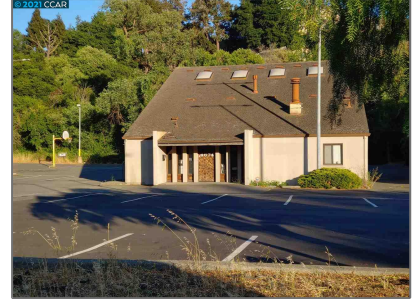

Comm Industrial For Lease For Rent

2,275 Sqft - 4674 Appian Way, EL SOBRANTE,
California 94803

Basic [Details](#)

Property Type: **Comm Industrial
For Lease**

Listing Type: **For Rent**

Listing ID: **40965222**

Price: **\$2,600**

Bedrooms: **0**

Bathrooms: **0**

Half Bathrooms: **0**

Square Footage: **2,275 Sqft**

Year Built: **1970**

Lot Area: **40,075 Sqft**

Address [Map](#)

Country: **US**

State: **CA**

County: **Contra Costa**

City: **EL SOBRANTE**

Zipcode: **94803**

Street: **Appian Way**

Features

Roof: