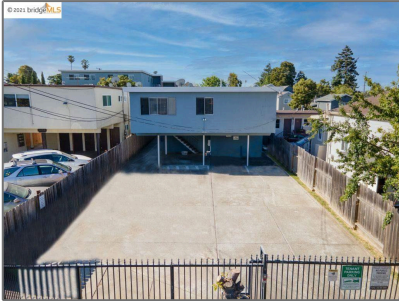

Comm Ri Multi-units 5+ For Sale

4,120 Sqft - 1630 Russell St, BERKELEY,
California 94703

Basic Details

| | |
|-----------------|-------------------------------|
| Property Type: | Comm Ri Multi-units 5+ |
| Listing Type: | For Sale |
| Listing ID: | 40957999 |
| Price: | \$1,395,000 |
| Bedrooms: | 0 |
| Bathrooms: | 0 |
| Half Bathrooms: | 0 |
| Square Footage: | 4,120 Sqft |
| Year Built: | 1962 |
| Lot Area: | 0.11 Sqft |

Address Map

| | |
|----------|-------------------|
| Country: | US |
| State: | CA |
| County: | Alameda |
| City: | BERKELEY |
| Zipcode: | 94703 |
| Street: | Russell St |

Features

| | | |
|-------------------------------------|-----------------|-------------------|
| <input checked="" type="checkbox"/> | Heating System: | Other Heat |
| <input checked="" type="checkbox"/> | Cooling System: | Other |
| <input checked="" type="checkbox"/> | Basement: | Other |
| <input checked="" type="checkbox"/> | Roof: | Other |