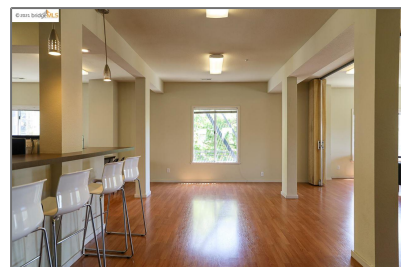

Comm Ri Multi-units 5+ For Sale

8,465 Sqft - 2225 Hearst Ave, BERKELEY,
California 94709

Basic [Details](#)

Property Type:	Comm Ri Multi-units 5+
Listing Type:	For Sale
Listing ID:	40956299
Price:	\$3,250,000
Bedrooms:	0
Bathrooms:	0
Half Bathrooms:	0
Square Footage:	8,465 Sqft
Year Built:	1926
Lot Area:	0.08 Sqft