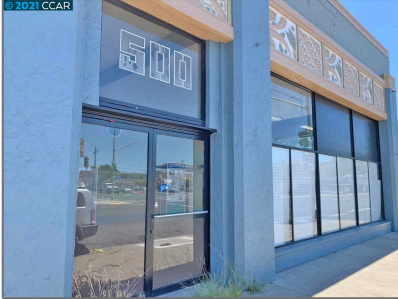

# Comm Industrial For Lease For Rent

10,500 Sqft - 500 23Rd St, RICHMOND, California  
94804

## Basic Details

Property Type: **Comm Industrial  
For Lease**

Listing Type: **For Rent**

Listing ID: **40964949**

Price: **\$10,000**

Bedrooms: **0**

Bathrooms: **0**

Half Bathrooms: **0**

Square Footage: **10,500 Sqft**

Year Built: **1929**

Lot Area: **13,125 Sqft**