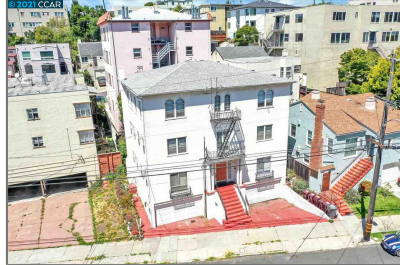

# Comm Ri Multi-units 5+ For Sale

4,554 Sqft - 573 Wesley Ave, OAKLAND, California  
94606

## Basic [Details](#)

Property Type: **Comm Ri Multi-units 5+**

Listing Type: **For Sale**

Listing ID: **40953979**

Price: **\$1,495,000**

Bedrooms: **0**

Bathrooms: **0**

Half Bathrooms: **0**

Square Footage: **4,554 Sqft**

Year Built: **1926**

Lot Area: **0.06 Sqft**

## Address [Map](#)

Country: **US**

State: **CA**

County: **Alameda**

City: **OAKLAND**

Zipcode: **94606**

Street: **Wesley Ave**

Street Number: **573**