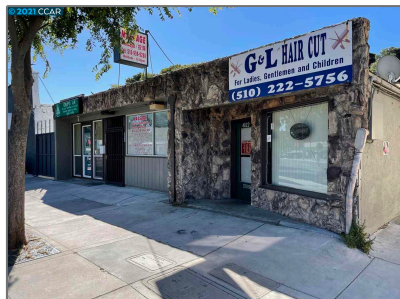

Comm Ri Multi-units 5+ For Sale

3,752 Sqft - 4022 San Pablo Dam Rd, EL
SOBRANTE, California 94803

Basic Details

Property Type: **Comm Ri Multi-units 5+**

Listing Type: **For Sale**

Listing ID: **40953694**

✓ Heating System: **Gas, Wall Furnace**

✓ Roof: **Tar And Gravel**

Address Map

Country: **US**

State: **CA**

County: **Contra Costa**

City: **EL SOBRANTE**

Zipcode: **94803**