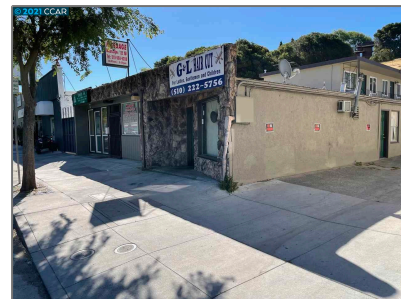

Comm Ri Multi-units 5+ For Sale

3,752 Sqft - 4022 San Pablo Dam Rd, EL
SOBRANTE, California 94803

Basic Details

Property Type: **Comm Ri Multi-units 5+**

Listing Type: **For Sale**

Listing ID: **40953694**

✓ Heating System: **Gas, Wall Furnace**

✓ Roof: **Tar And Gravel**

Address Map

Country: **US**

State: **CA**

County: **Contra Costa**

City: **EL SOBRANTE**

Zipcode: **94803**