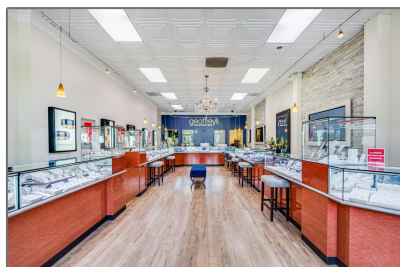

Comm Industrial For Lease For Rent

1,520 Sqft - 350 Campbell Avenue, CAMPBELL,
California 95008

Basic [Details](#)

Property Type: **Comm Industrial
For Lease**

Listing Type: **For Rent**

Listing ID: **40964906**