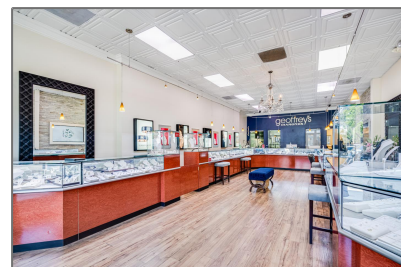

Comm Industrial For Lease For Rent

1,520 Sqft - 350 Campbell Avenue, CAMPBELL,
California 95008

Basic [Details](#)

Property Type: **Comm Industrial
For Lease**

Listing Type: **For Rent**

Listing ID: **40964906**

Roof: **Tar And Gravel**

Address [Map](#)

Country: **US**

State: **CA**

County: **Santa Clara**

City: **CAMPBELL**

Zipcode: **95008**

Street: **Campbell Avenue**