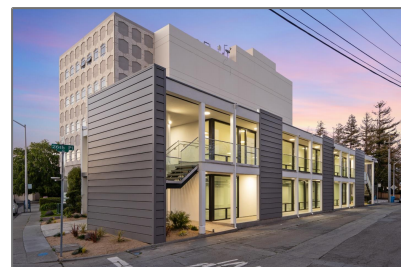

# Comm Industrial For Lease For Rent

6,690 Sqft - 2575 Flores Street, SAN MATEO,  
California 94403

## Basic [Details](#)

Property Type: **Comm Industrial  
For Lease**

Listing Type: **For Rent**

Listing ID: **40964795**

Price: **\$3**

Bedrooms: **0**

Bathrooms: **0**

Half Bathrooms: **0**

Square Footage: **6,690 Sqft**

Year Built: **1962**

Lot Area: **6,417 Sqft**