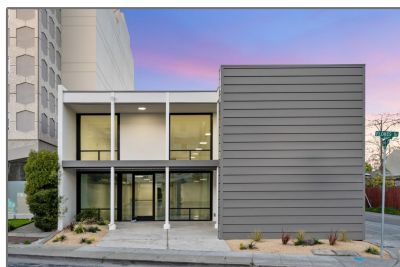

# Comm Industrial For Lease For Rent

6,690 Sqft - 2575 Flores Street, SAN MATEO,  
California 94403

Square Footage: **6,690 Sqft**

Year Built: **1962**

Lot Area: **6,417 Sqft**