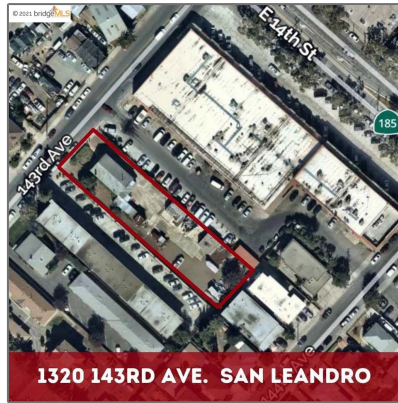

Comm Ri Multi-units 5+ For Sale

1,385 Sqft - 1320 143Rd Ave, SAN LEANDRO,
California 94578

Basic Details

Property Type:	Comm Ri Multi-units 5+
Listing Type:	For Sale
Listing ID:	40951577
Price:	\$1,250,000
Bedrooms:	0
Bathrooms:	0
Half Bathrooms:	0
Square Footage:	1,385 Sqft
Year Built:	1907
Lot Area:	0.50 Sqft

Address Map

Country:	US
State:	CA
County:	Alameda

Features

<input checked="" type="checkbox"/>	Heating System:	Floor Furnace
<input checked="" type="checkbox"/>	Basement:	Finished
<input checked="" type="checkbox"/>	Roof:	Composition

City: **SAN LEANDRO**

Zipcode: **94578**

Street: **143Rd Ave**

Street Number: **1320**

Floor Number: **0**

Longitude: **W123° 51' 42.1"**

Latitude: **N37° 42' 39.1"**

Agent [Info](#)