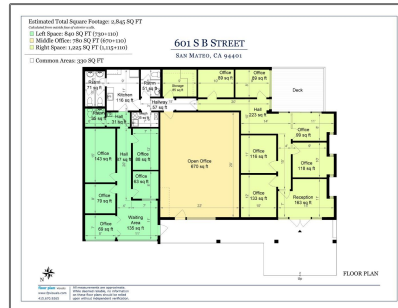

Comm Industrial For Lease For Rent

780 Sqft - 601 B Street, SAN MATEO, California
94401

Basic Details

Property Type: **Comm Industrial
For Lease**

Listing Type: **For Rent**

Listing ID: **40964452**

Price: **\$1,950**

Bedrooms: **0**

Bathrooms: **0**

Half Bathrooms: **0**

Square Footage: **780 Sqft**

Year Built: **1969**

Lot Area: **780 Sqft**

Address Map

Country: **US**

State: **CA**

County: **San Mateo**

City: **SAN MATEO**

Zipcode: **94401**

Street: **B Street**

Street Number: **601**

Floor Number: **0**

Longitude: **W123° 40' 48.6"**