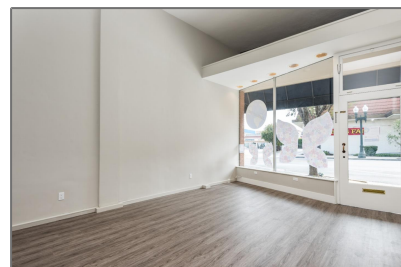

Comm Industrial For Lease For Rent

5,200 Sqft - 1122 Broadway, BURLINGAME,
California 94010

Basic [Details](#)

Property Type: **Comm Industrial
For Lease**

Listing Type: **For Rent**

Listing ID: **40964351**