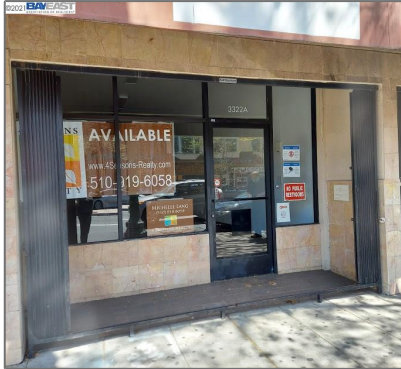

# Comm Industrial For Lease For Rent

4,452 Sqft - 3322 International Blvd, OAKLAND,  
California 94601

## Basic Details

Property Type: **Comm Industrial  
For Lease**

Listing Type: **For Rent**

Listing ID: **40964215**

Price: **\$3,000**

Bedrooms: **0**

Bathrooms: **0**

Half Bathrooms: **0**

Square Footage: **4,452 Sqft**

Year Built: **1915**

Lot Area: **3,306 Sqft**

## Features

Roof:

Unknown

Street: **International Blvd**

Street Number: **3322**

Floor Number: **0**

Longitude: **W123° 46' 33.3"**

Latitude: **N37° 46' 37.5"**