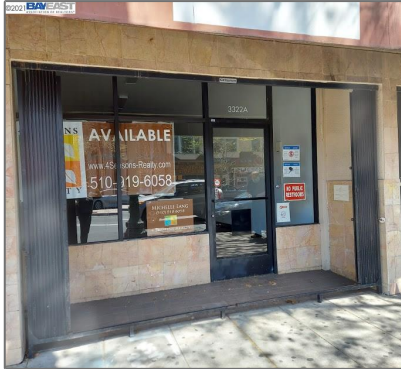

# Comm Industrial For Lease For Rent

4,452 Sqft - 3322 International Blvd, OAKLAND,  
California 94601

## Basic Details

Property Type: **Comm Industrial  
For Lease**

Listing Type: **For Rent**

Listing ID: **40964215**

Price: **\$3,000**

Bedrooms: **0**

Bathrooms: **0**

Half Bathrooms: **0**

Square Footage: **4,452 Sqft**

Year Built: **1915**

Lot Area: **3,306 Sqft**

## Address Map

Country: **US**

State: **CA**

County: **Alameda**

City: **OAKLAND**

Zipcode: **94601**

Street: **International Blvd**

Street Number: **3322**