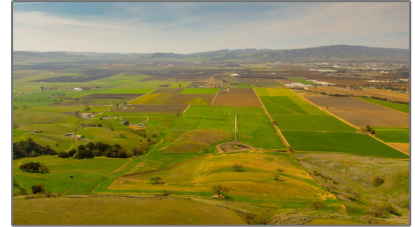

Comm Lots And Land For Sale

0 Sqft - 3385 Pacheco Pass Highway, GILROY, California 95020

Basic [Details](#)

Property Type:	Comm Lots And Land
Listing Type:	For Sale
Listing ID:	40964160
Price:	\$15,950,000
Bedrooms:	0
Bathrooms:	0
Half Bathrooms:	0
Square Footage:	0 Sqft
Year Built:	0
Lot Area:	21,663,700 Sqft

Address [Map](#)

Country:	US
State:	CA
County:	Santa Clara
City:	GILROY
Zipcode:	95020
Street:	Pacheco Pass Highway
Street Number:	3385

Features

View:

[Valley, Pasture, Mountains](#)

Floor Number: **0**

Longitude: **W122° 30' 10.7"**