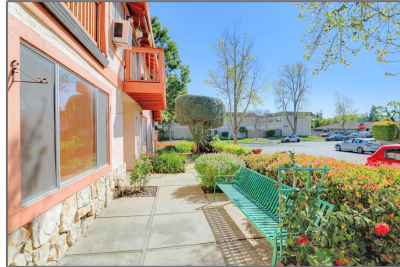

Comm Ri Multi-units 5+ For Sale

4,710 Sqft - 485 La Conner Drive, SUNNYVALE,
California 94087

Basic [Details](#)

Property Type: **Comm Ri Multi-units 5+**

Listing Type: **For Sale**

Listing ID: **ML81838010**

Country: **US**

State: **CA**

County: **Santa Clara**

City: **SUNNYVALE**

Zipcode: **94087**

Street: **La Conner Drive**

Street Number: **485**

Features