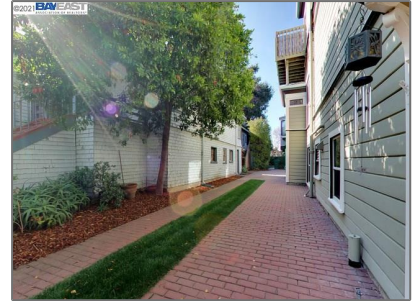

Comm Ri Multi-units 5+ For Sale

5,295 Sqft - 1523 Verdi St, ALAMEDA, California
94501

Basic [Details](#)

Property Type: **Comm Ri Multi-units 5+**

Listing Type: **For Sale**

Listing ID: **40943978**

Price: **\$2,280,000**