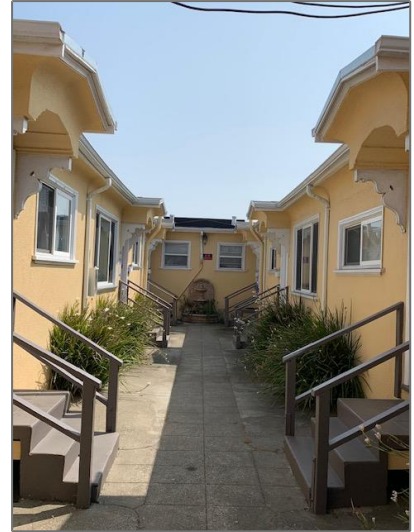

Comm Ri Multi-units 5+ For Sale

3,694 Sqft - 410 Maple Avenue, SOUTH SAN FRANCISCO, California 94080

Basic [Details](#)

Property Type: **Comm Ri Multi-units 5+**

Listing Type: **For Sale**

Listing ID: **ML81834049**

Price: **\$2,160,000**

Bedrooms: **0**

Bathrooms: **0**

Half Bathrooms: **0**

Square Footage: **3,694 Sqft**

Year Built: **1926**

Lot Area: **0.11 Sqft**

Features