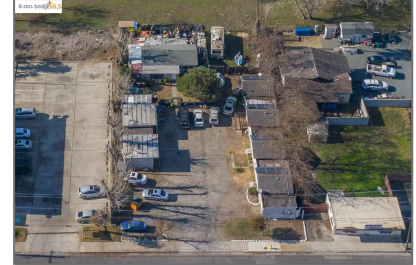

Comm Ri Multi-units 5+ For Sale

2,302 Sqft - 6345 Bethel Island Rd, BETHEL
ISLAND, California 94511

Basic [Details](#)

Property Type: **Comm Ri Multi-units 5+**

Listing Type: **For Sale**

Listing ID: **40943336**

Price: **\$550,000**

Bedrooms: **0**

Bathrooms: **0**

Half Bathrooms: **0**

Square Footage: **2,302 Sqft**

Year Built: **1950**

Lot Area: **0.40 Sqft**

Address [Map](#)

Country: **US**

State: **CA**

County: **Contra Costa**

City: **BETHEL ISLAND**

Zipcode: **94511**

Street: **Bethel Island Rd**

Features

Heating System: **Wall Furnace, Propane**